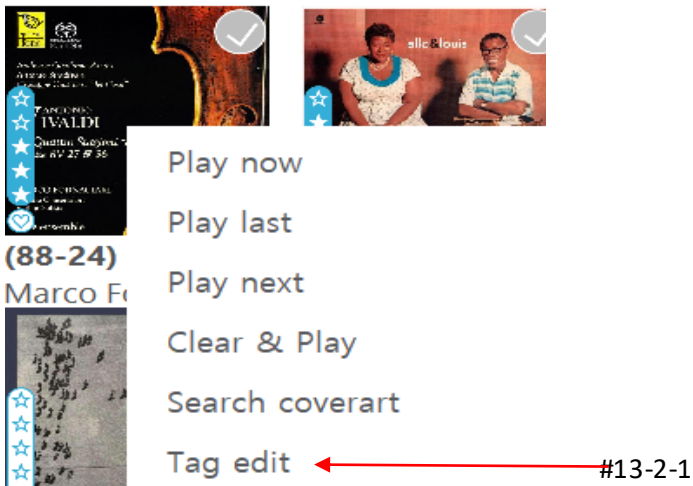

- #7 Select display mode(Album, Album artist, Artist, etc)
- #8 Sorting filters

- Sorted by imported date ↑
- Sorted by imported date
- Sorted by alphabet
- Sorted by favorite
- Sorted by rating

#9 Search function

#10 Select more display modes(Composer, Mood, Folder, Year, Track)

#11 Ascending/descending sort

#12 Resize the list by click and drag

#13 #13-1. Click here with left button of the mouse to list up all tracks of the album

#13-2. Click here with right button of the mouse to open menu window like below;

3 page

#13-2-1. Click 'Tag edit' to open below screen

#13-2-1-1) Column width is adjustable

#13-2-1-2) Click once on the head of each column to sort alphabetically

#13-2-1-3) Double-click on the head of each column to open 'text input window' to enter into every row of that column

#13-2-1-4) Double-click on each row of each column to open a window to show adjacent album names and select one of them